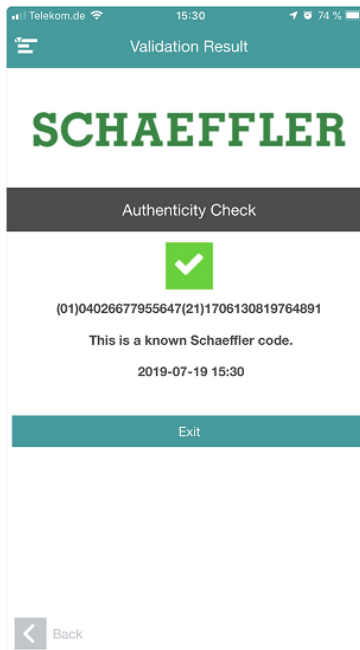

ข่าวประชาสัมพันธ์ กองสืบสวนและปราบปราม

เครื่องมือในการจำแนกสินค้าจริงและสินค้าปลอมเบื้องต้น (mobile application)

รูปแบบการทำงาน

๑

๒

๓

๔

กองสืบสวนและปราบปราม
ส่วนสืบสวนปราบปราม ๓